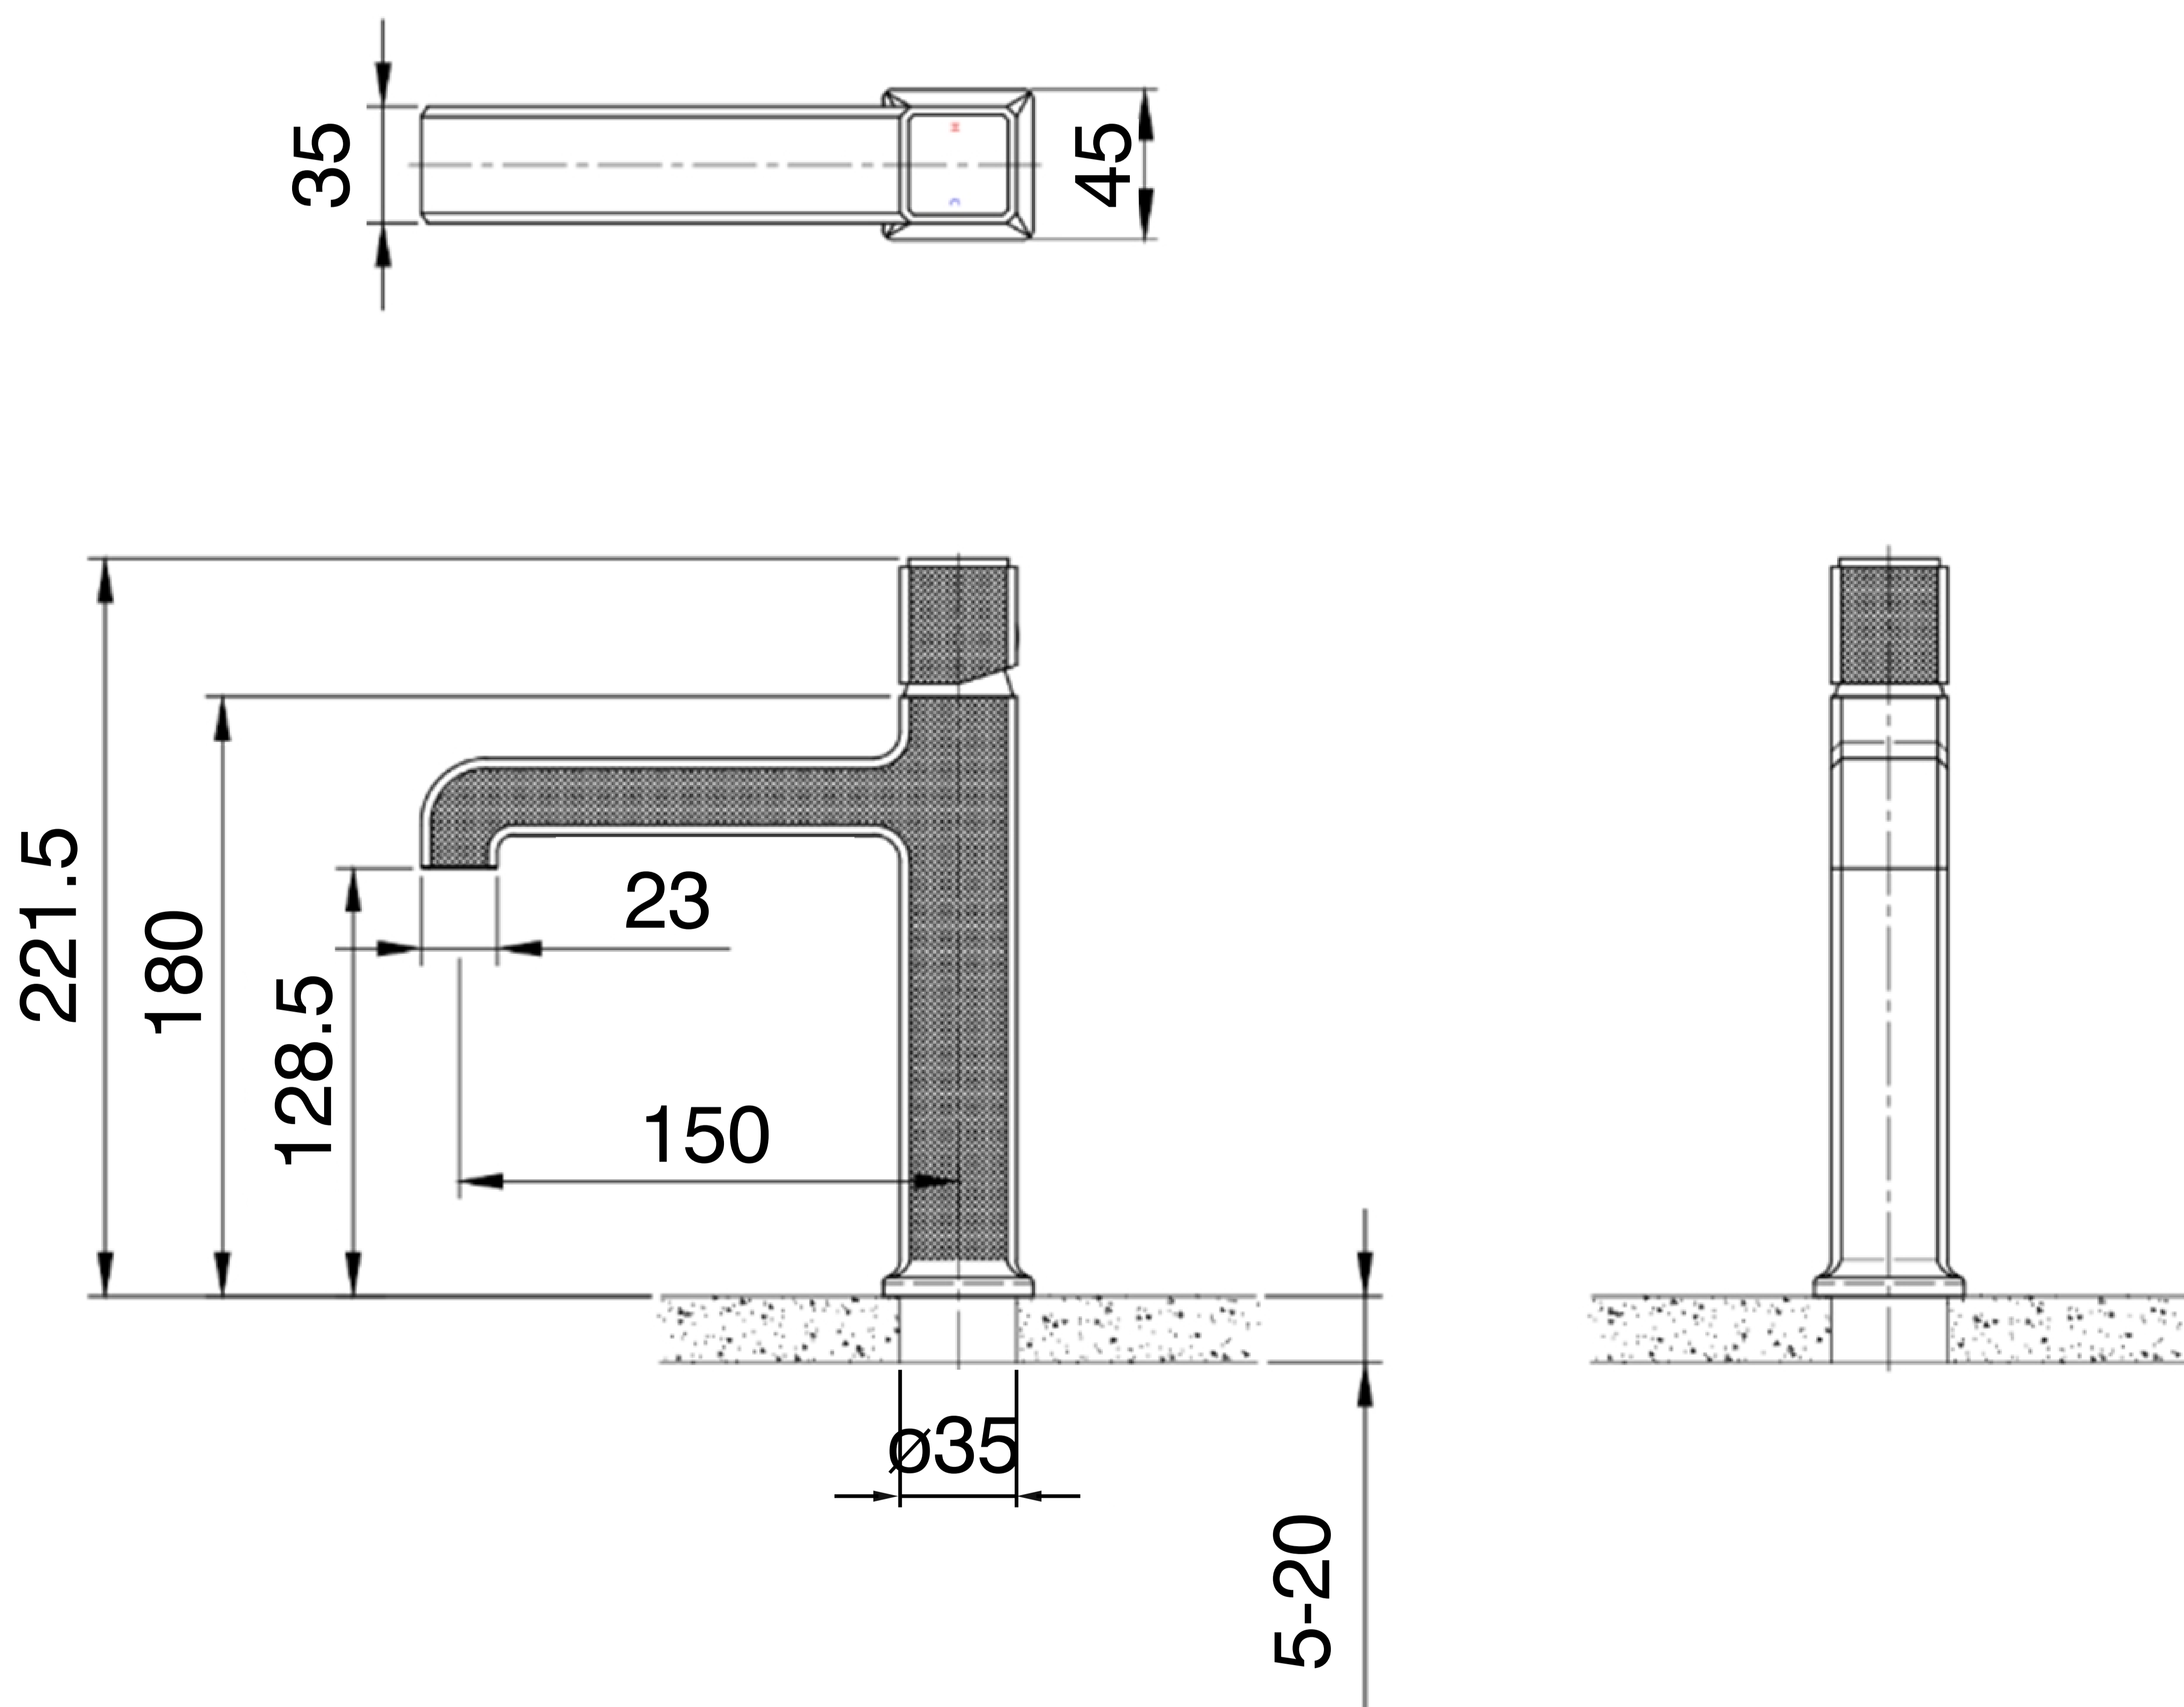

Brass Basin Mixer

Product Code : 2591

Technical Drawing

All dimension are in **mm**